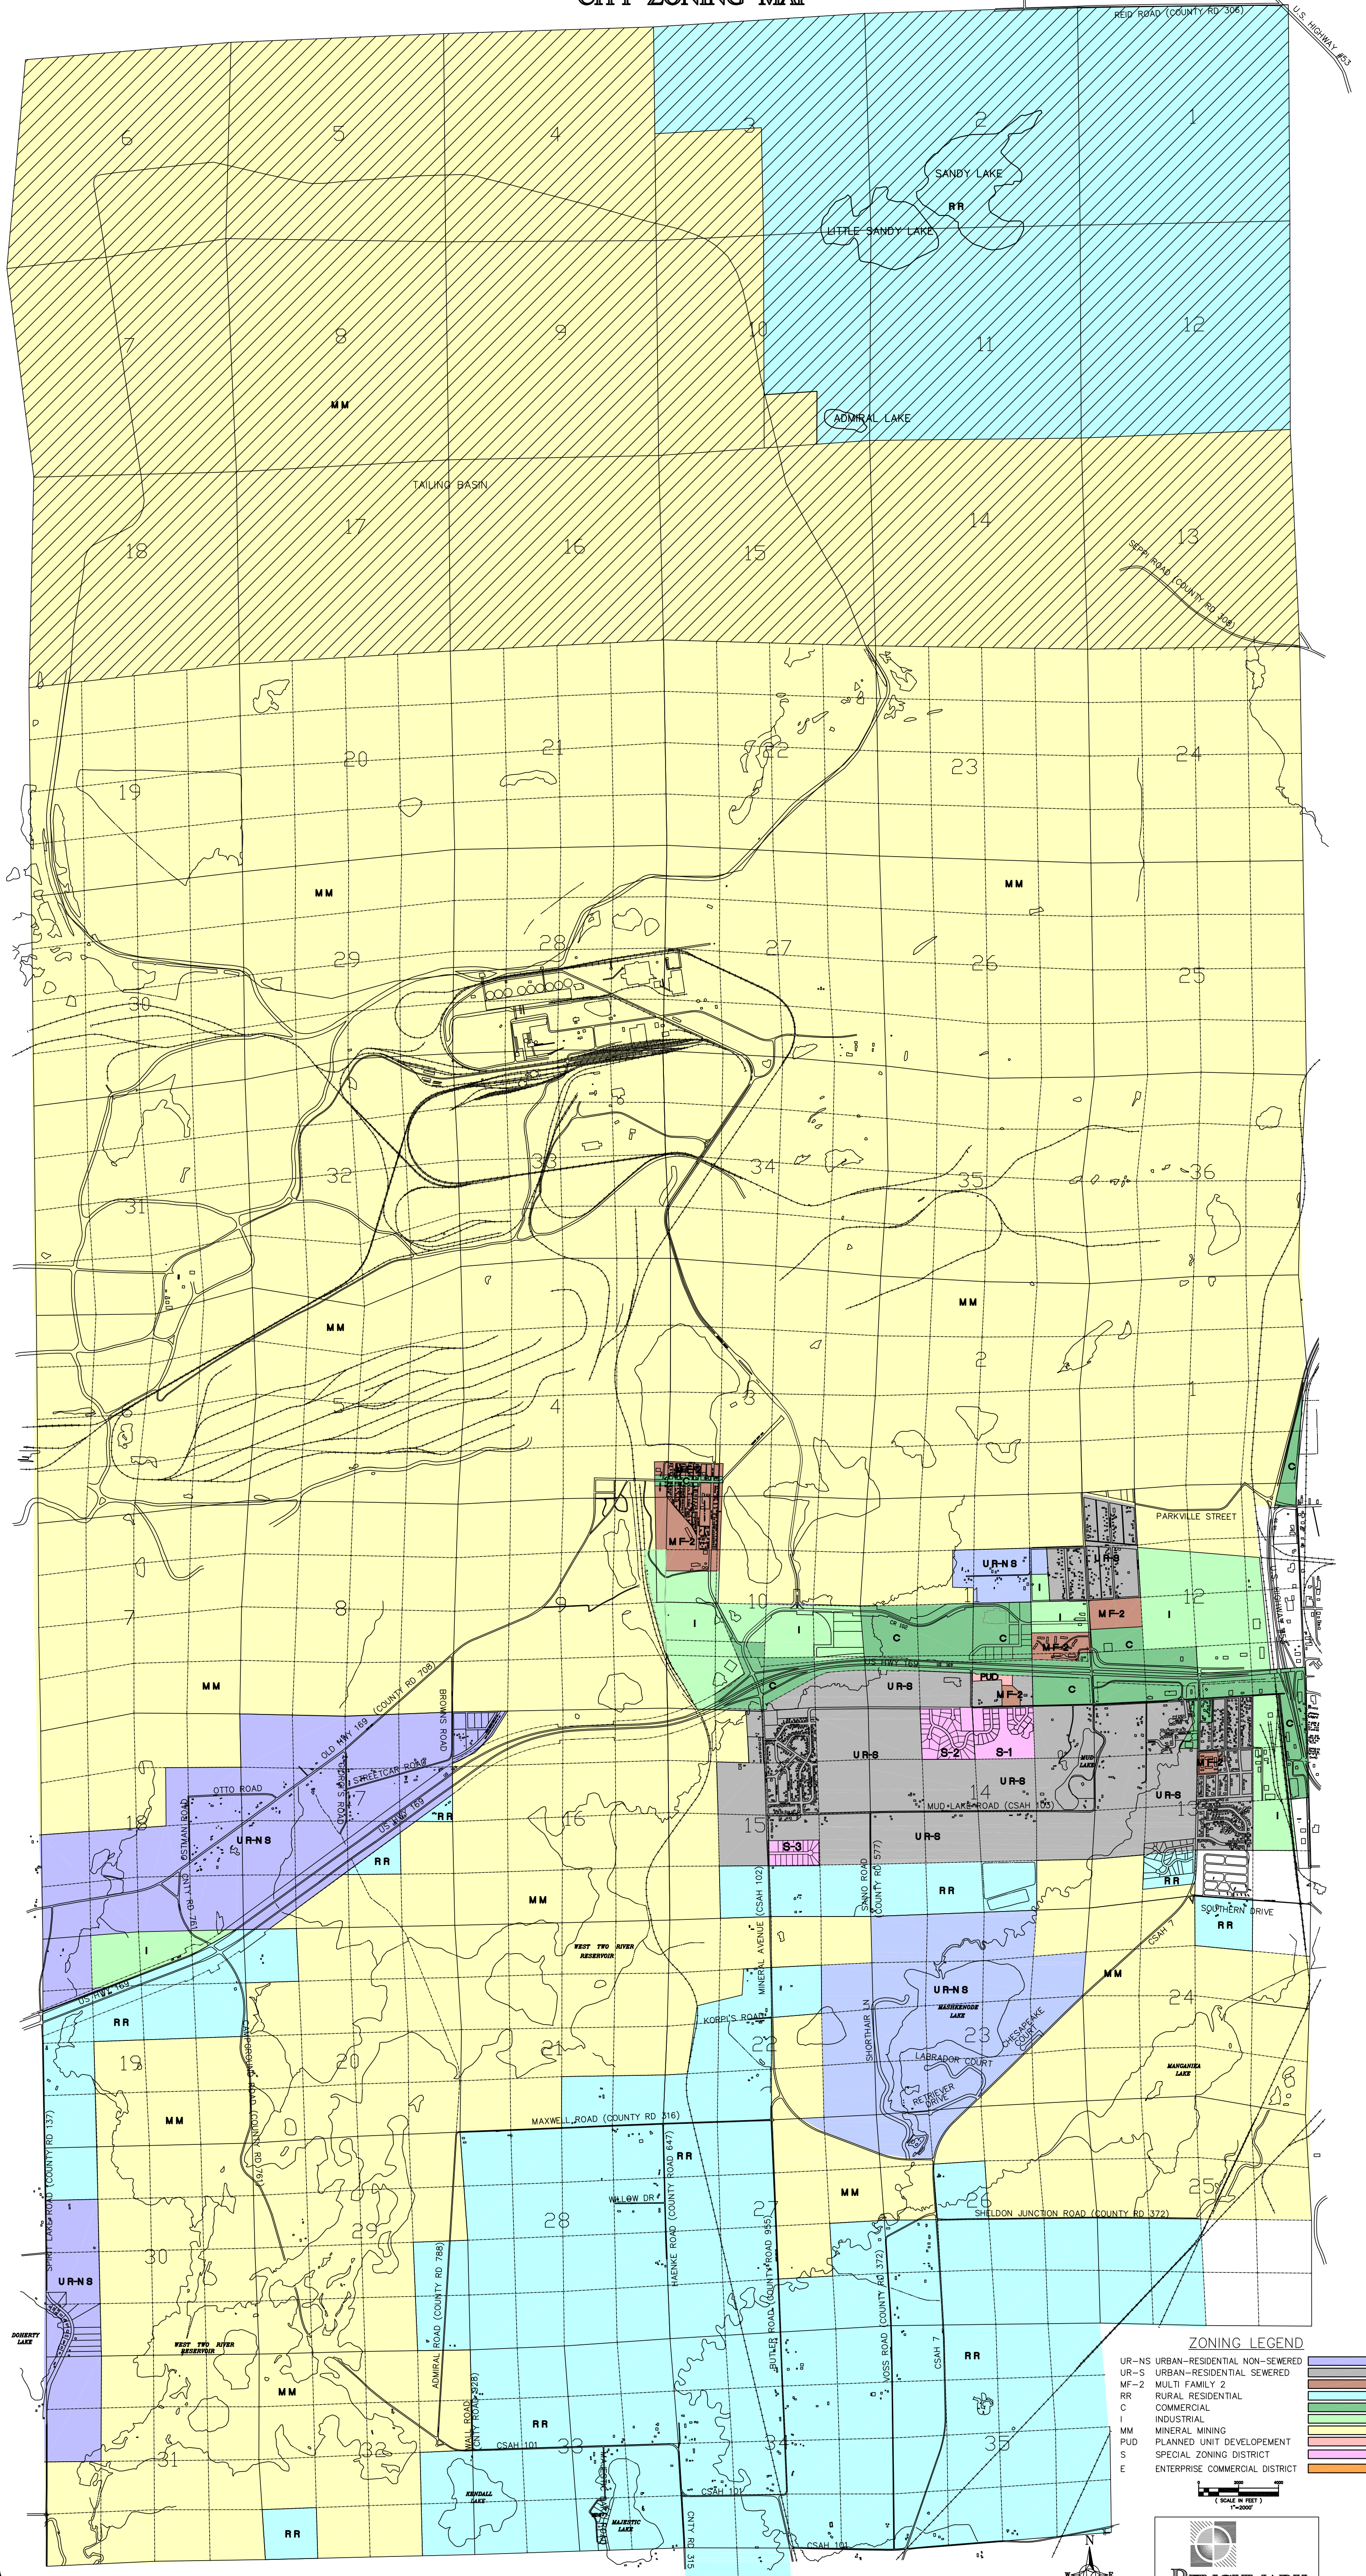

CITY OF MOUNTAIN IRON, MINNESOTA CITY ZONING MAP

ZONING LEGEND

- UR-NS URBAN-RESIDENTIAL NON-SEWERED
- UR-S URBAN-RESIDENTIAL SEWERED
- MF-2 MULTI FAMILY 2
- RR RURAL RESIDENTIAL
- C COMMERCIAL
- I INDUSTRIAL
- MM MINERAL MINING
- PUD PLANNED UNIT DEVELOPMENT
- S SPECIAL ZONING DISTRICT
- E ENTERPRISE COMMERCIAL DISTRICT

SCALE IN FEET
1"=2000'

Plotted By: Jeremy \\\BENCHMARK\Land Projects\MIR-CE\Drawings\Mtn Iron Zoning Map - September 2016.dwg Oct 18, 2016 - 1:45pm