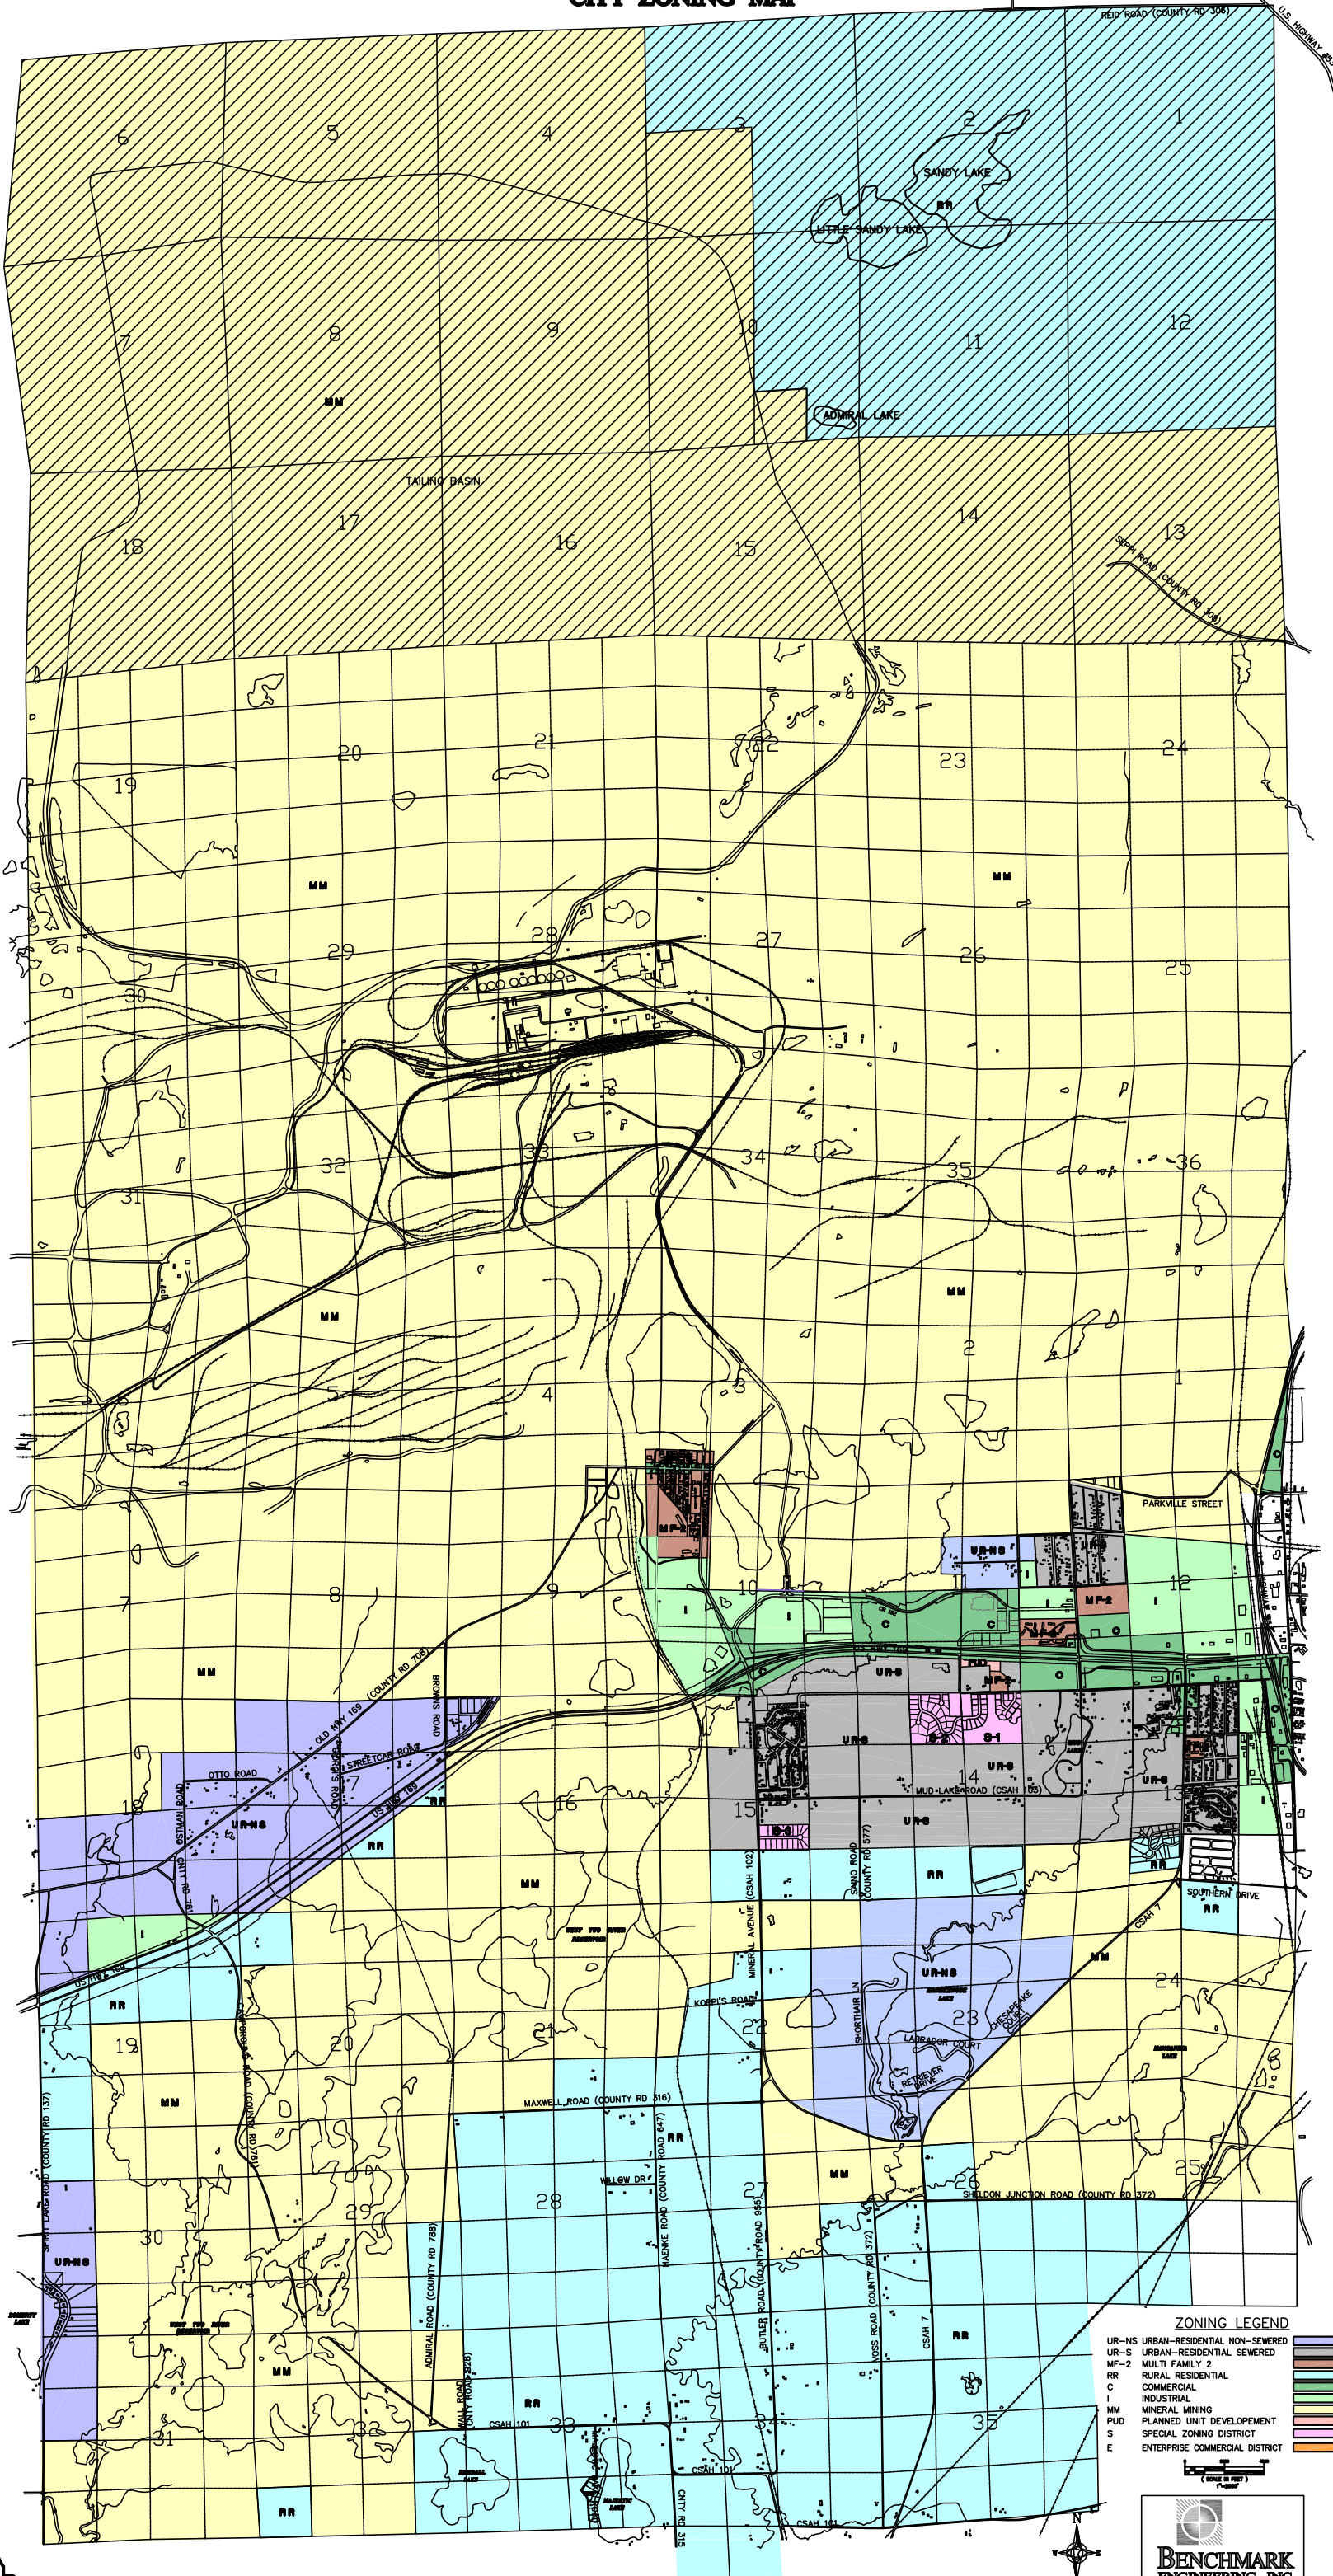

CITY OF MOUNTAIN IRON, MINNESOTA

CITY ZONING MAP

ZONING LEGEND

UR-NS	URBAN-RESIDENTIAL NON-SEWERED	
UR-S	URBAN-RESIDENTIAL SEWERED	
MF-2	MULTI FAMILY 2	
RR	RURAL RESIDENTIAL	
C	COMMERCIAL	
I	INDUSTRIAL	
MM	MINERAL MINING	
PUD	PLANNED UNIT DEVELOPMENT	
S	SPECIAL ZONING DISTRICT	
E	ENTERPRISE COMMERCIAL DISTRICT	

Plotted By: Jeremy
 \\BHSERVER2\land\Projects\MtIron\CAD\Drawings\Map - Zoning Map - September 2016.dwg
 Oct 18, 2016 - 1:46pm
 REVISION: 9-15-2016